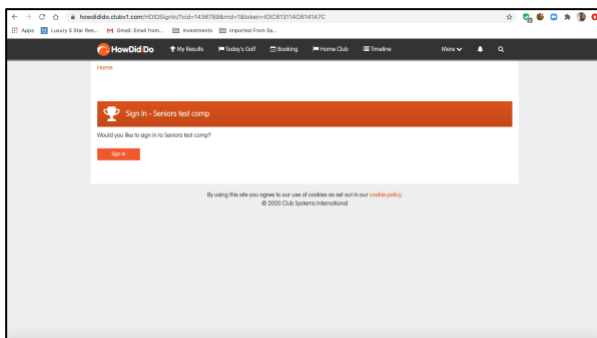

Using the Member's Hub for score entry

Log on to the member's hub and select "View competitions in progress";

First, sign into the competition;

Select the competition and click "Sign in";

Confirm Sign in;

Click "Go To Today's Golf"

Using the Member's Hub for score entry

Select Score Entry

Enter your name and confirm handicap;

Start entering scores, hit "+" to increment score for hole, then go to next hole

Using the Member's Hub for score entry