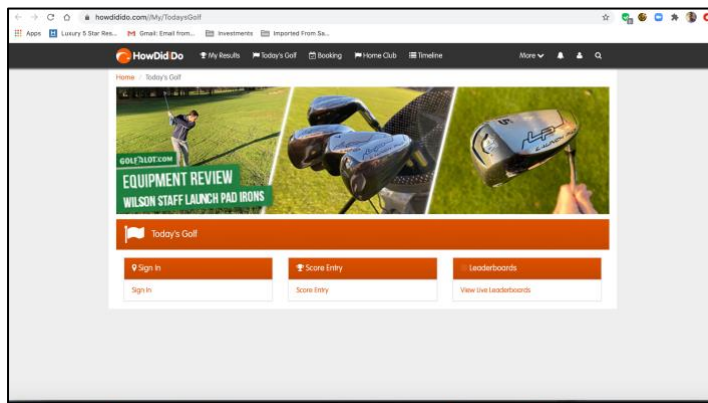

Using the Member's Hub for score entry

Log on to the member's hub and select "View competitions in progress";

First, sign into the competition;

Select the competition and click "Sign in";

Confirm Sign in;

Click "Go To Today's Golf"

Using the Member's Hub for score entry

Select Score Entry

Enter your name and confirm handicap;

Start entering scores, hit "+" to increment score for hole, then go to next hole

Using the Member's Hub for score entry