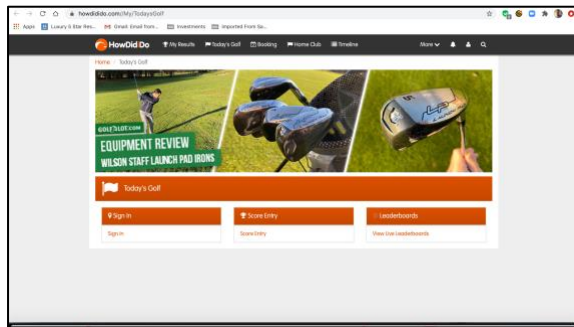

Using the Member's Hub for score entry

Log on to the member's hub and select "View competitions in progress";

First, sign into the competition;

Select the competition and click "Sign in";

Confirm Sign in;

Click "Go To Today's Golf"

Using the Member's Hub for score entry

Select Score Entry

Enter your name and confirm handicap;

Start entering scores, hit "+" to increment score for hole, then go to next hole

Using the Member's Hub for score entry