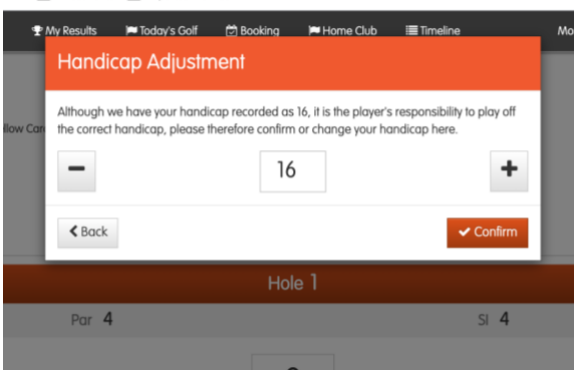

Using the Member's Hub for score entry

Log on to the member's hub and select "View competitions in progress";

First, sign into the competition;

Select the competition and click "Sign in";

Confirm Sign in;

Click "Go To Today's Golf"

Using the Member's Hub for score entry

Select Score Entry

Enter your name and confirm handicap;

Start entering scores, hit "+" to increment score for hole, then go to next hole

Using the Member's Hub for score entry