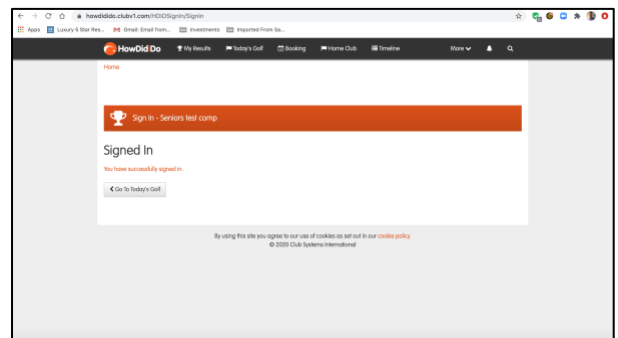

Using the Member's Hub for score entry

Log on to the member's hub and select "View competitions in progress";

First, sign into the competition;

Select the competition and click "Sign in";

Confirm Sign in;

Click "Go To Today's Golf"

Using the Member's Hub for score entry

Select Score Entry

Enter your name and confirm handicap;

Start entering scores, hit "+" to increment score for hole, then go to next hole

Using the Member's Hub for score entry