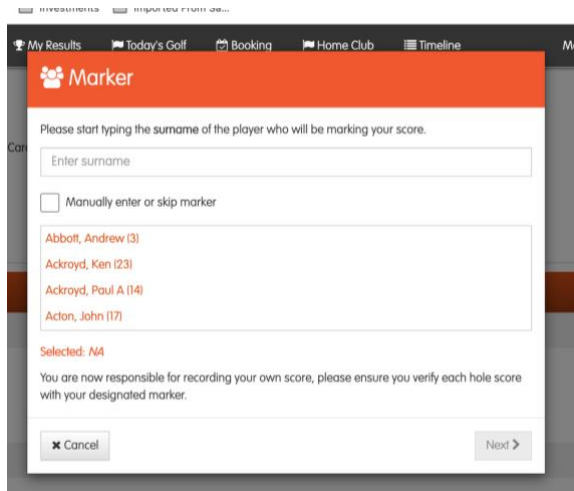

Using the Member's Hub for score entry

Log on to the member's hub and select "View competitions in progress";

First, sign into the competition;

Select the competition and click "Sign in";

Confirm Sign in;

Click "Go To Today's Golf"

Using the Member's Hub for score entry

Select Score Entry

Enter your name and confirm handicap;

Start entering scores, hit "+" to increment score for hole, then go to next hole

Using the Member's Hub for score entry