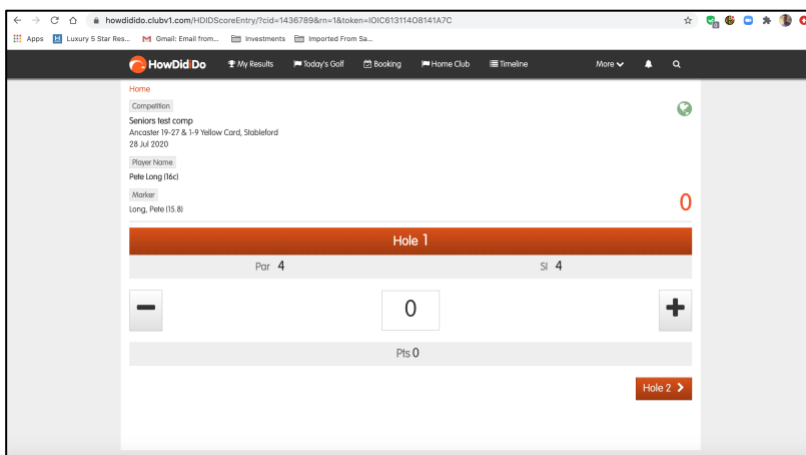

Using the Member's Hub for score entry

Log on to the member's hub and select "View competitions in progress";

First, sign into the competition;

Select the competition and click "Sign in";

Confirm Sign in;

Click "Go To Today's Golf"

Using the Member's Hub for score entry

Select Score Entry

Enter your name and confirm handicap;

Start entering scores, hit "+" to increment score for hole, then go to next hole

Using the Member's Hub for score entry