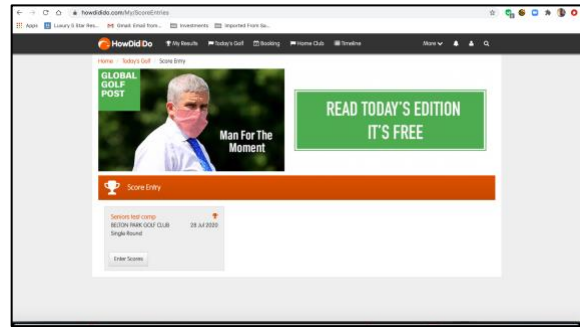

Using the Member's Hub for score entry

Log on to the member's hub and select "View competitions in progress";

First, sign into the competition;

Select the competition and click "Sign in";

Confirm Sign in;

Click "Go To Today's Golf"

Using the Member's Hub for score entry

Select Score Entry

Enter your name and confirm handicap;

Start entering scores, hit "+" to increment score for hole, then go to next hole

Using the Member's Hub for score entry