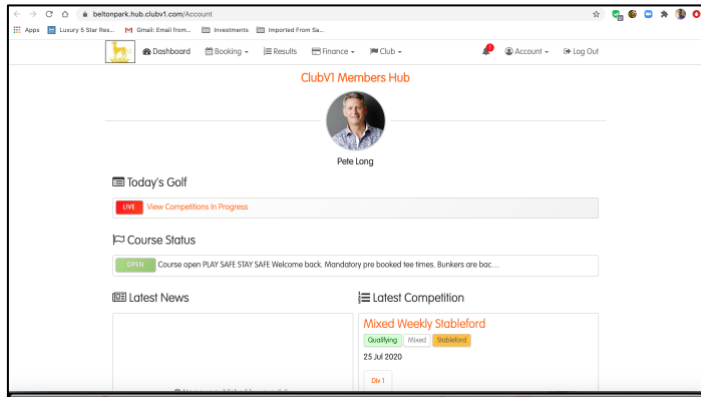

Using the Member's Hub for score entry

Log on to the member's hub and select "View competitions in progress";

First, sign into the competition;

Select the competition and click "Sign in";

Confirm Sign in;

Click "Go To Today's Golf"

Using the Member's Hub for score entry

Select Score Entry

Enter your name and confirm handicap;

Start entering scores, hit "+" to increment score for hole, then go to next hole

Using the Member's Hub for score entry