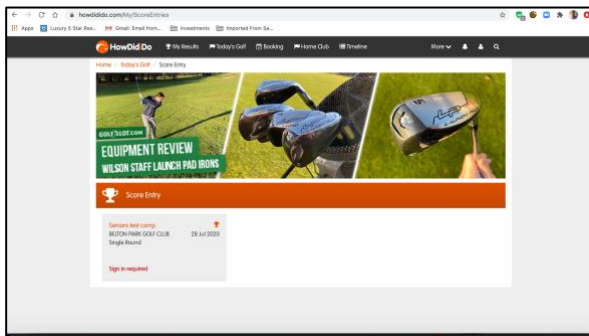

Using the Member's Hub for score entry

Log on to the member's hub and select "View competitions in progress";

First, sign into the competition;

Select the competition and click "Sign in";

Confirm Sign in;

Click "Go To Today's Golf"

Using the Member's Hub for score entry

Select Score Entry

Enter your name and confirm handicap;

Start entering scores, hit "+" to increment score for hole, then go to next hole

Using the Member's Hub for score entry