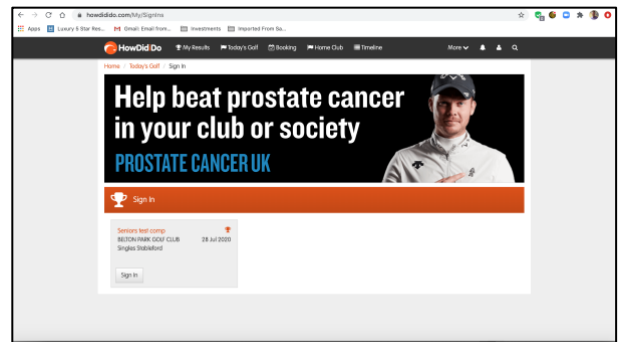

Using the Member's Hub for score entry

Log on to the member's hub and select "View competitions in progress";

First, sign into the competition;

Select the competition and click "Sign in";

Confirm Sign in;

Click "Go To Today's Golf"

Using the Member's Hub for score entry

Select Score Entry

Enter your name and confirm handicap;

Start entering scores, hit "+" to increment score for hole, then go to next hole

Using the Member's Hub for score entry