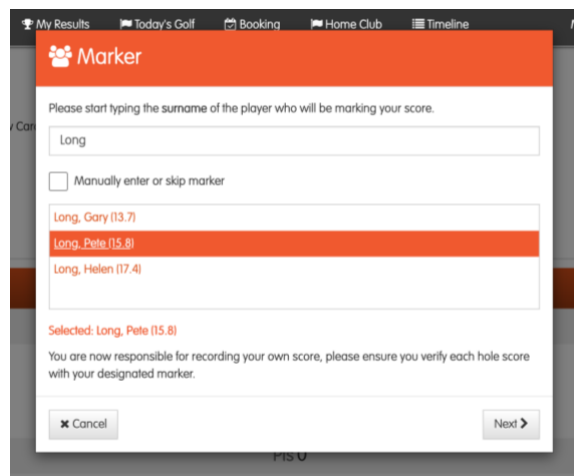

Using the Member's Hub for score entry

Log on to the member's hub and select "View competitions in progress";

First, sign into the competition;

Select the competition and click "Sign in";

Confirm Sign in;

Click "Go To Today's Golf"

Using the Member's Hub for score entry

Select Score Entry

Enter your name and confirm handicap;

Start entering scores, hit "+" to increment score for hole, then go to next hole

Using the Member's Hub for score entry